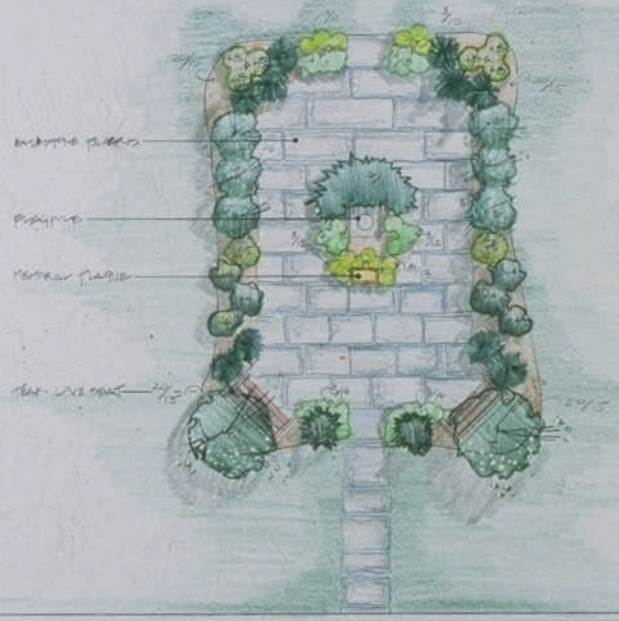

Long Island Sound

PLANT LIST

#	COMMON NAME	COMMON NAME	SIZE	QTY
1	STENOCLADUS	POPPLE	20'	5
2	ELAEAGNUS	SUNSHINE	10'	5
3	ASALIA - MEXICAN	MORNING GLORY	10'	4
4	COMPTONIA	PIKE	10'	4
5	STENOCLADUS	PIKE	10'	5
6	HYDRANGEA	PIKE	10'	4
7	HYDRANGEA	PIKE	10'	4
8	HYDRANGEA	PIKE	10'	4
9	HYDRANGEA	PIKE	10'	4
10	HYDRANGEA	PIKE	10'	4
11	HYDRANGEA	PIKE	10'	4
12	HYDRANGEA	PIKE	10'	4
13	HYDRANGEA	PIKE	10'	4
14	HYDRANGEA	PIKE	10'	4
15	HYDRANGEA	PIKE	10'	4
16	HYDRANGEA	PIKE	10'	4

RTE TOWN PARK
 Play Area Landscape Plan
 11/11/11 by City of Lowell
 11/11/11 by City of Lowell