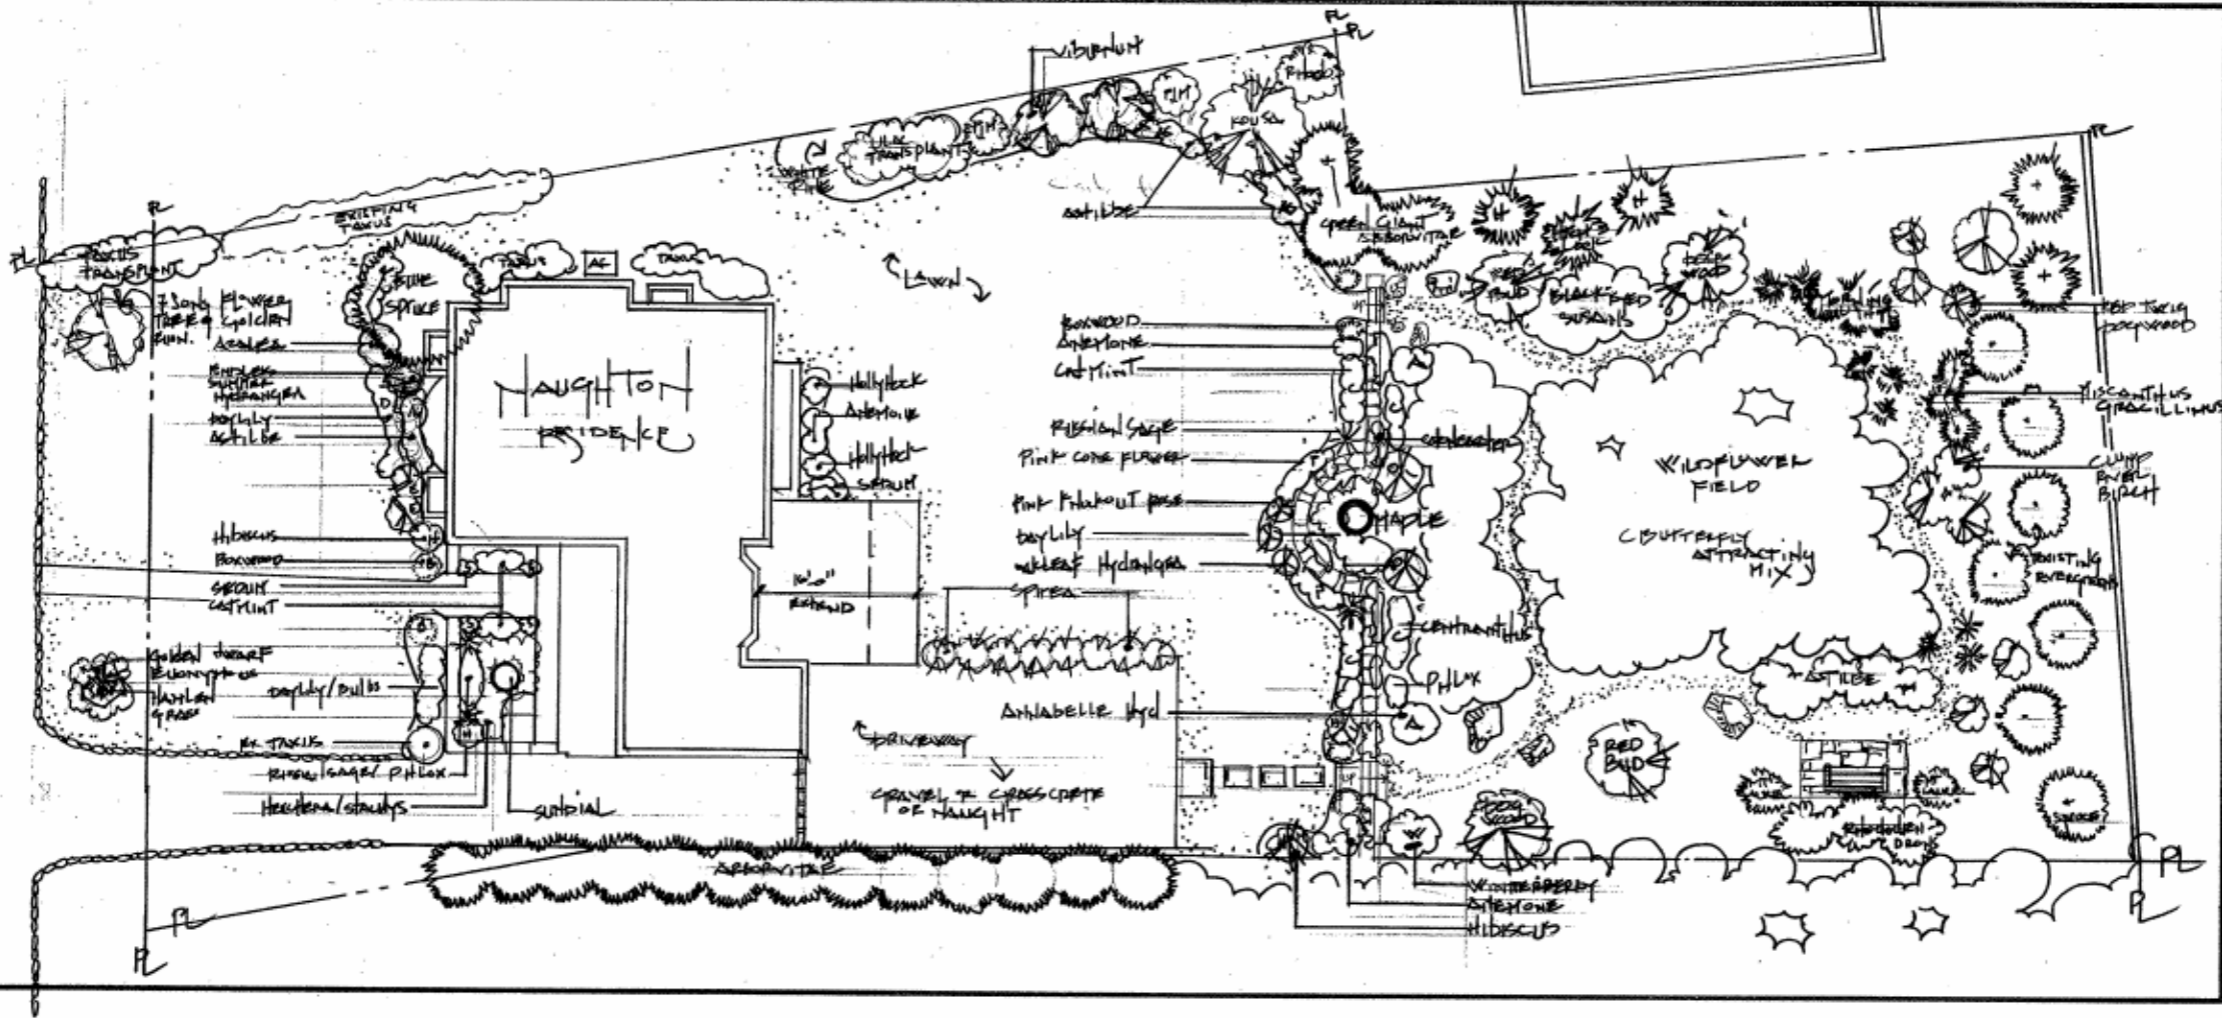

62 TAUNTON ROAD

LEO NAUGHTON RESIDENCE
 LANDSCAPE MASTER PLAN SYMBIOTIC
 62 TAUNTON ROAD, SPOOLS, NEW YORK
 CHRISTOPHER J. CHAN, ASLA. "E.D.O." JULY 25, 2007